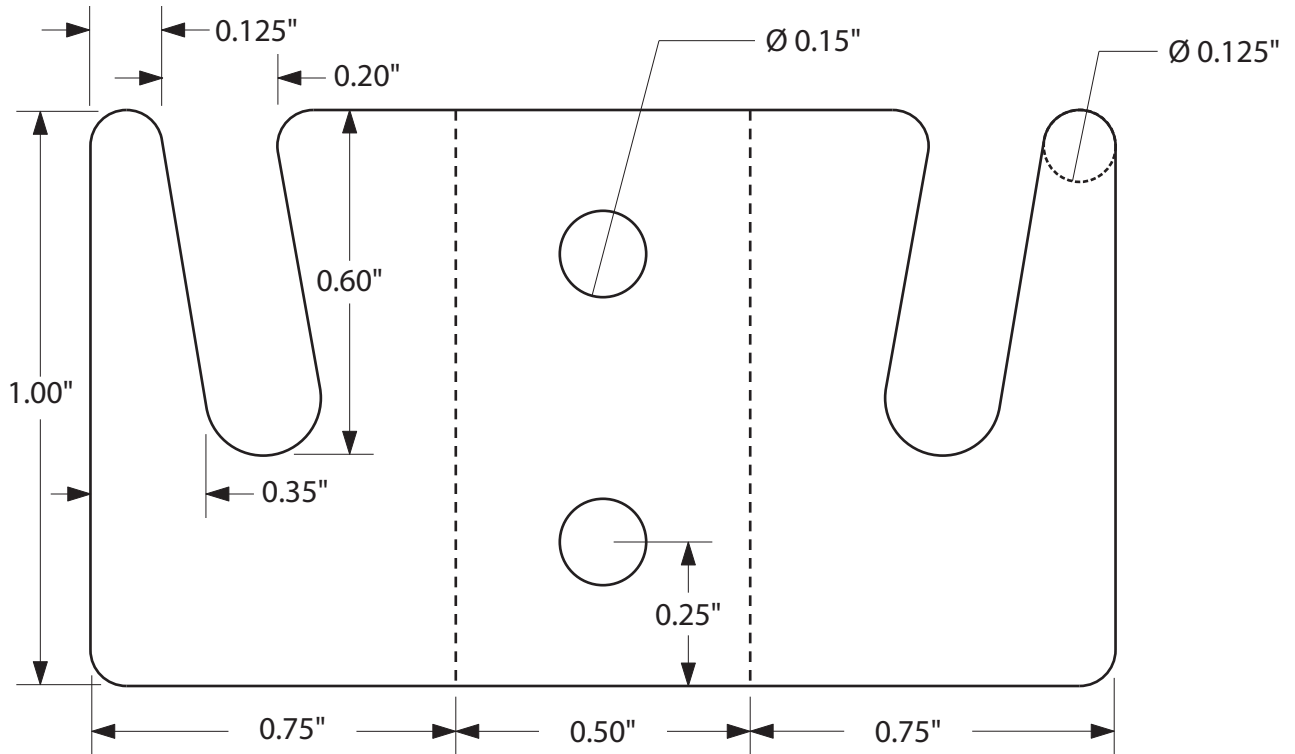

Drop-Away Booster Clips

John Coker
john@jcs.w.com

Stock: 12 guage aluminum (0.100"+).

Exact dimensions are not critical, but slots on both sides must line up well.

Slots are cut .200" wide and should be smooth to allow a bolt to slide in and out freely.

Quantity: 20 pieces